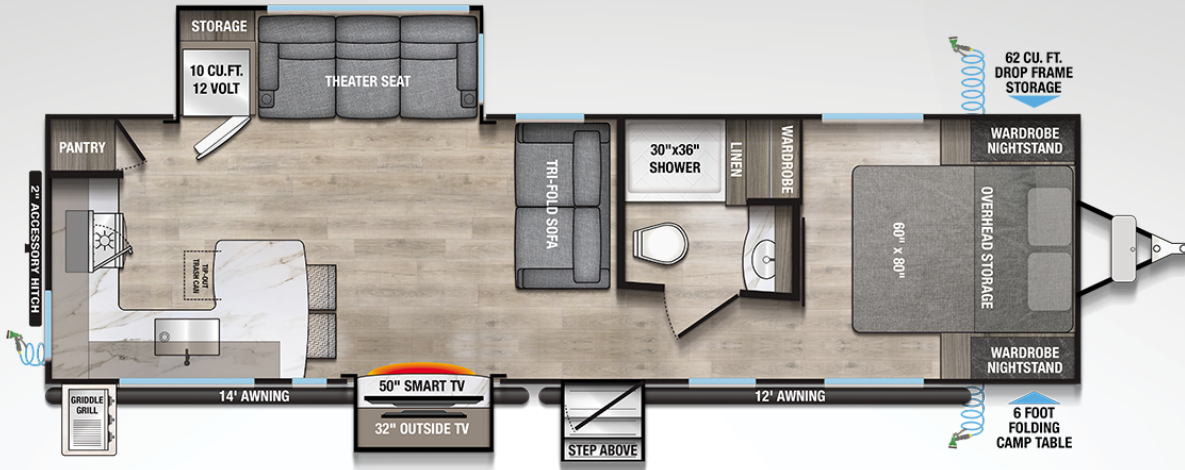

20
25

DELTA
LIGHTWEIGHT TRAVEL TRAILERS

294RK

LENGTH	HEIGHT	DRY WEIGHT	GVWR	HITCH WEIGHT	FRESH / GRAY / BLACK
33' 11"	11' 3"	7316 lbs.	9250 lbs.	841 lbs.	45gal / 90gal / 45gal

DO THE RIGHT THING

At Alliance RV, we understand that effective communication is key to satisfying our customers' unique needs. Recognizing that there is no one-size-fits-all solution to service, we commit to maintaining open communication lines with both our customers and dealers. Our dealer programs are designed to streamline approvals and expedite parts delivery, helping you get back on the road faster and enhancing your RV experience.

NEW FOR 2025

- (2) A/C's & 50 amp service (will run off 30 amp)
- 62 cu. ft. of pass through storage
- 400 watt solar panel & 30 amp MPPT charge controller
- Exterior off doorside awning controls

SCAN FOR MORE SPECIFICATIONS
AND INFORMATION ON DELTA'S
LIGHTWEIGHT TRAVEL TRAILERS