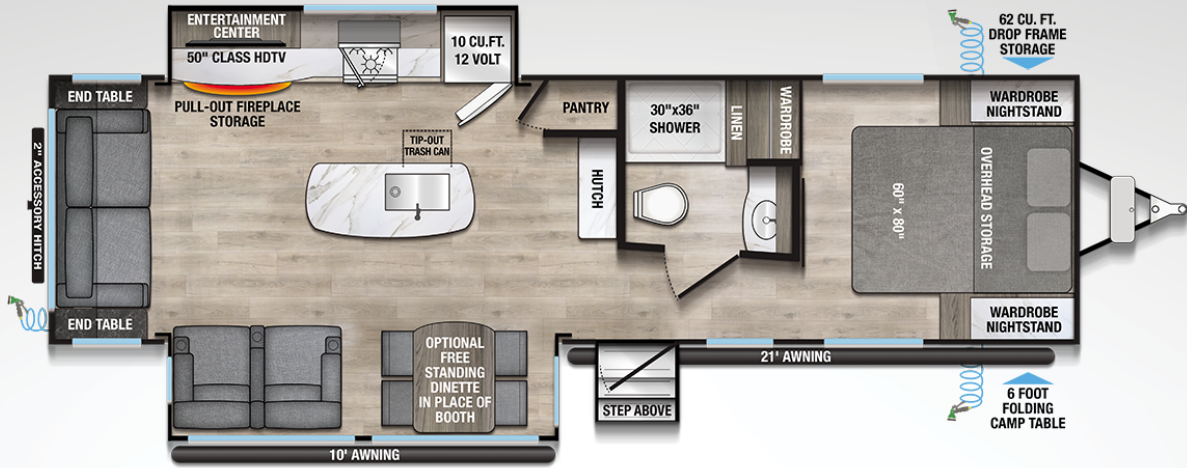

20
25

DELTA
LIGHTWEIGHT TRAVEL TRAILERS

292RL

LENGTH	HEIGHT	DRY WEIGHT	GVWR	HITCH WEIGHT	FRESH / GRAY / BLACK
33' 11"	11' 3"	7486 lbs.	9450 lbs.	802 lbs.	45gal / 90gal / 45gal

DO THE RIGHT THING

At Alliance RV, we understand that effective communication is key to satisfying our customers' unique needs. Recognizing that there is no one-size-fits-all solution to service, we commit to maintaining open communication lines with both our customers and dealers. Our dealer programs are designed to streamline approvals and expedite parts delivery, helping you get back on the road faster and enhancing your RV experience.

NEW FOR 2025

- (2) A/C's & 50 amp service (will run off 30 amp)
- 62 cu. ft. of pass through storage
- 400 watt solar panel & 30 amp MPPT charge controller
- Exterior off doorside awning controls

SCAN FOR MORE SPECIFICATIONS AND INFORMATION ON DELTA'S LIGHTWEIGHT TRAVEL TRAILERS