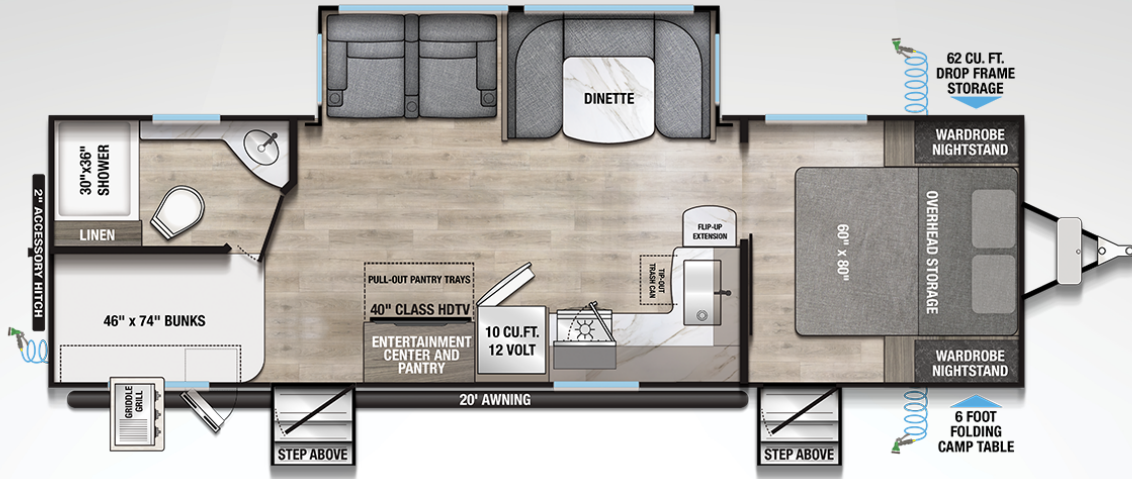

20  
25

**DELTA**  
LIGHTWEIGHT TRAVEL TRAILERS

**281BH**

LENGTH	HEIGHT	DRY WEIGHT	GVWR	HITCH WEIGHT	FRESH / GRAY / BLACK
31' 11"	11' 2"	6882 lbs.	8850 lbs.	724 lbs.	45gal / 90gal / 45gal

**DO THE RIGHT THING**

**NEW FOR 2025**

- (2) A/C's & 50 amp service (will run off 30 amp)
- 62 cu. ft. of pass through storage
- 400 watt solar panel & 30 amp MPPT charge controller
- Exterior off doorside awning controls

SCAN FOR MORE SPECIFICATIONS AND INFORMATION ON DELTA'S LIGHTWEIGHT TRAVEL TRAILERS